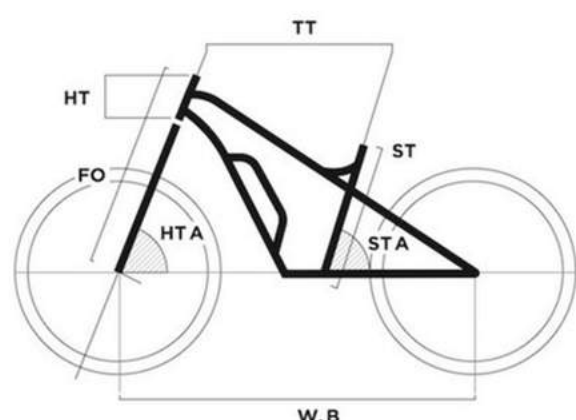

KSX 8.3 Ltd

500Wh

SHIMANO
STEPS

27,5 plus

FRAME	MOTOR	BATTERY	FORK	SUSPENSION	DERAILLEUR	SHIFTER	BRAKES	TYRES	WHEELS	SEAT POST	WEIGHT	SIZES
Full Alloy Custom 8.3 Ltd	Shimano Steps 8000	Shimano 500 Wh	RockShox Lyric 29" - 160 mm RL	RockShox Monarch RT3	Shimano XT 11sp M8000	Shimano XT - SL M8000 - R	Magura MT5 203-180mm	Maxxis 27.5 plus x 2.8	Miche XMH30	Telescopic 31.6 / 125mm	22.5 Kg	S (41) / M (43) / L (47)

SIZE DATA

GEOMETRY	S-41	M-43	L-47
TT	585	605	625
FO	51	51	51
HTA	68	68	68
WB	1156.71	1176.71	1197.97
STA	75	75	75
ST	380	420	460

ST frame size = seat tube [mm] TT top tube [mm] HTA head tube angle [°] STA seat tube angle [°] FO fork length [mm] WB wheel base [mm]