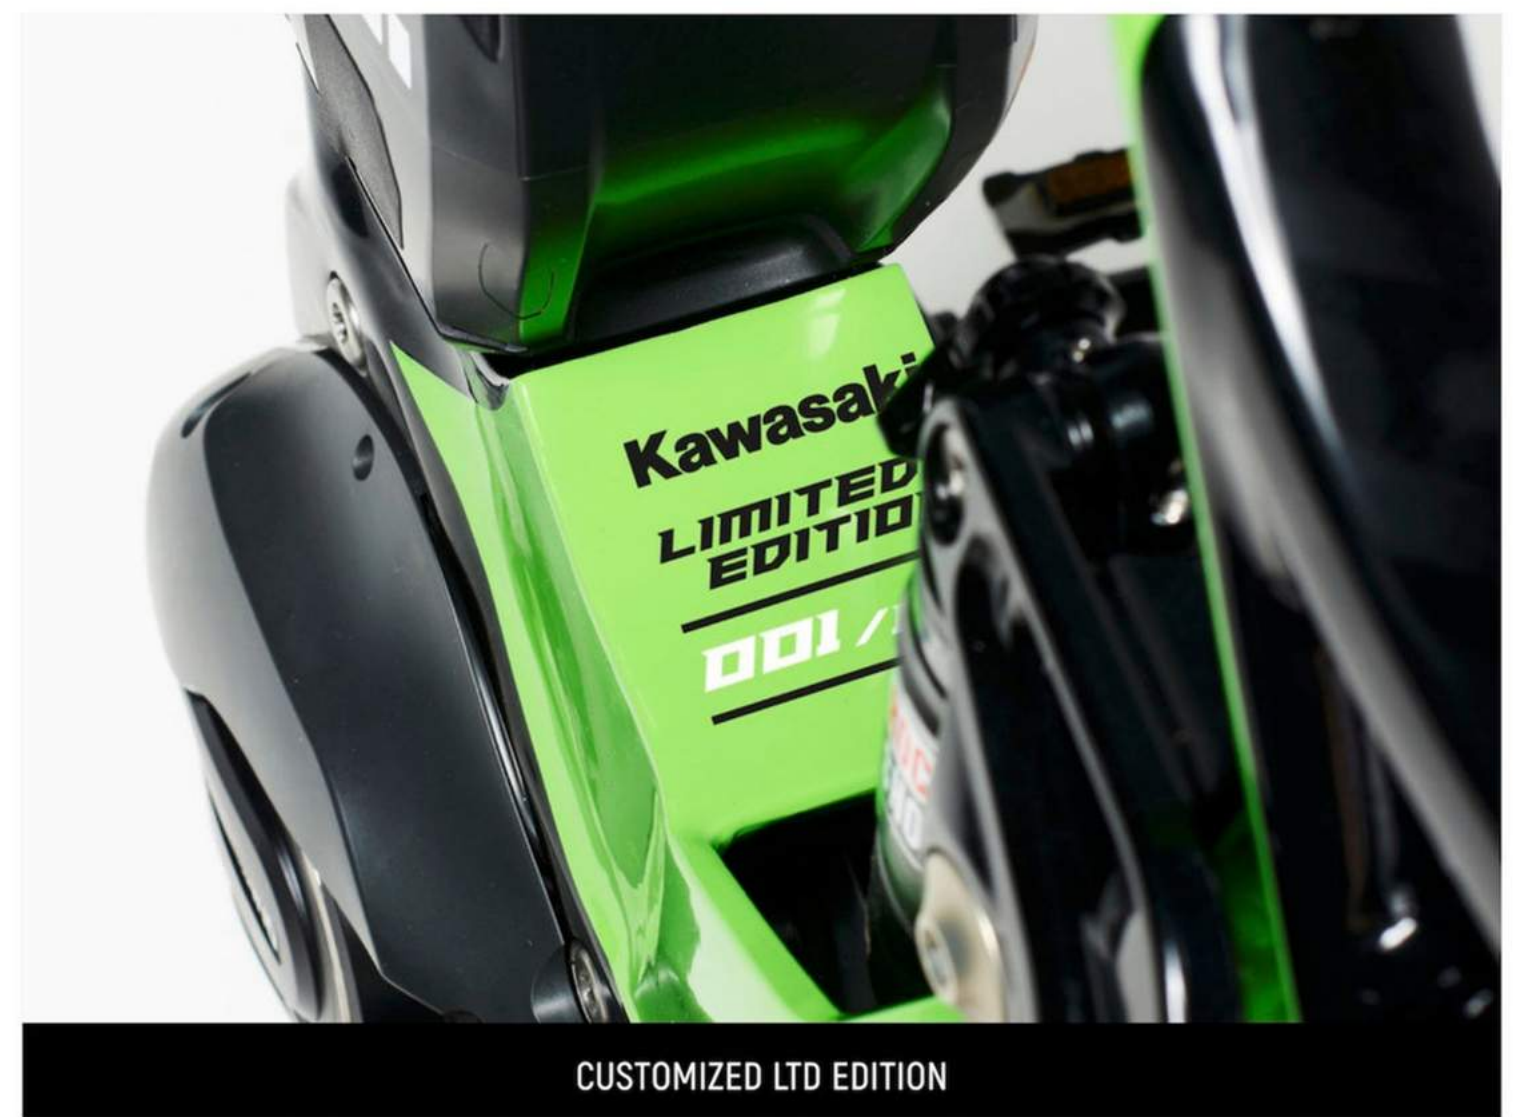

KSX 8.3 Ltd

500Wh

SHIMANO
STEPS

27,5 plus

FRAME	MOTOR	BATTERY	FORK	SUSPENSION	DERAILLEUR	SHIFTER	BRAKES	TYRES	WHEELS	SEAT POST	WEIGHT	SIZES
Full Alloy Custom 8.3 Ltd	Shimano Steps 8000	Shimano 500 Wh	RockShox Lyric 29" - 160 mm RL	RockShox Monarch RT3	Shimano XT 11sp M8000	Shimano XT - SL M8000 - R	Magura MT5 203-180mm	Maxxis 27.5 plus x 2.8	Miche XMH30	Telescopic 31.6 / 125mm	22.5 Kg	S (41) / M (43) / L (47)